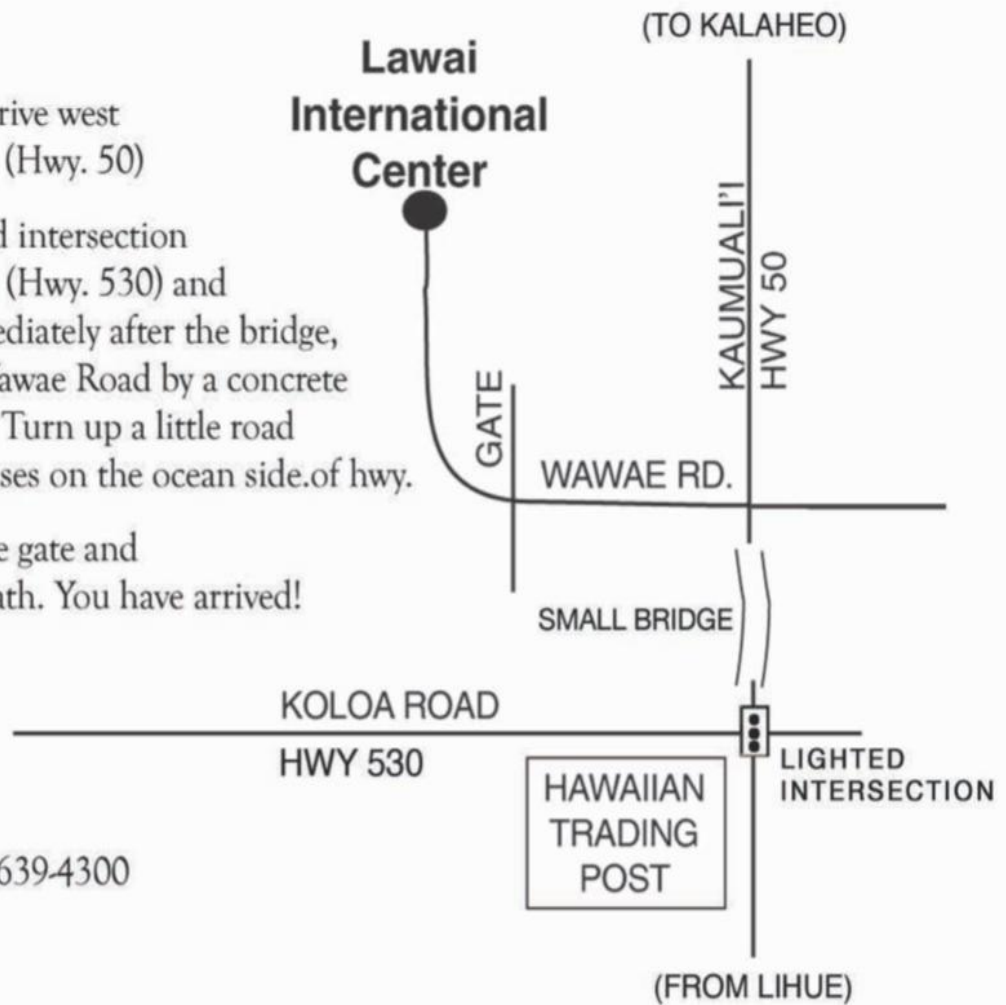

## MAP TO LAWAI INTERNATIONAL CENTER

1. From Lihue, drive west on Kaumuali'i (Hwy. 50)
2. Past the lighted intersection of Koloa Road (Hwy. 530) and a bridge. Immediately after the bridge, turn left on Wawae Road by a concrete retaining wall. Turn up a little road between 2 houses on the ocean side of hwy.
3. Go through the gate and drive up the path. You have arrived!

Site cell #: (808)639-4300

(Map GPS Address only: 3381 Wawae Road, Kalaheo HI 96741)

TOUR DAYS: 2nd & 4th SUNDAY OF THE MONTH  
WITH TOURS AT 10:00am, 12:00pm or 2:00pm  
OR BY APPOINTMENTS, CALL FOR RESERVATIONS