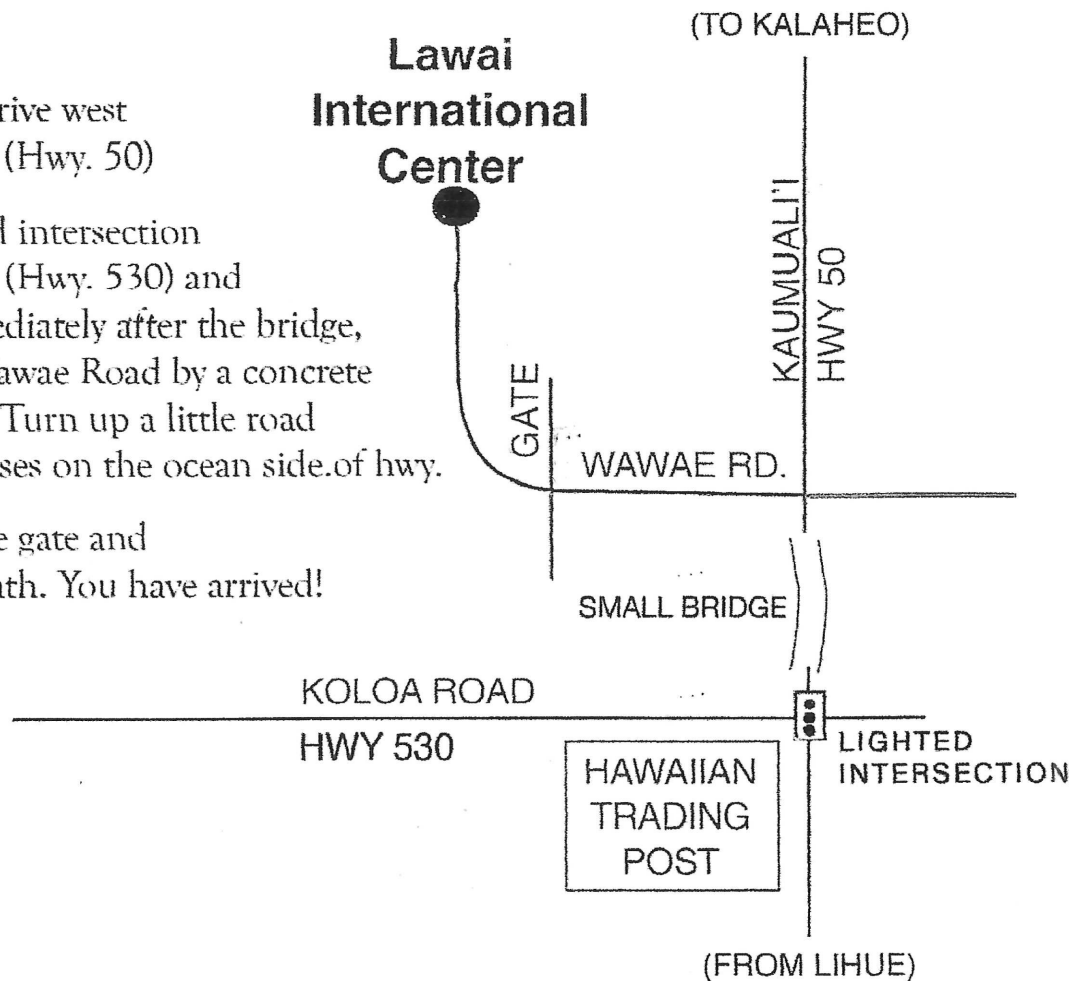

MAP TO LAWAI INTERNATIONAL CENTER

1. From Lihue, drive west on Kaumuali'i (Hwy. 50)
2. Past the lighted intersection of Koloa Road (Hwy. 530) and a bridge. Immediately after the bridge, turn left on Wawae Road by a concrete retaining wall. Turn up a little road between 2 houses on the ocean side of hwy.
3. Go through the gate and drive up the path. You have arrived!

Open House Days: 2nd & 4th Sunday of each month

Tours at 10:00AM • 12:00PM • 2:00PM

Private Appointments available text, call or email for reservations

Lawai International Center (808) 639-5952 • info@lawaicenter.org • www.lawaicenter.org

GPS address: 3381 Wawae Road, Kalaheo 96741